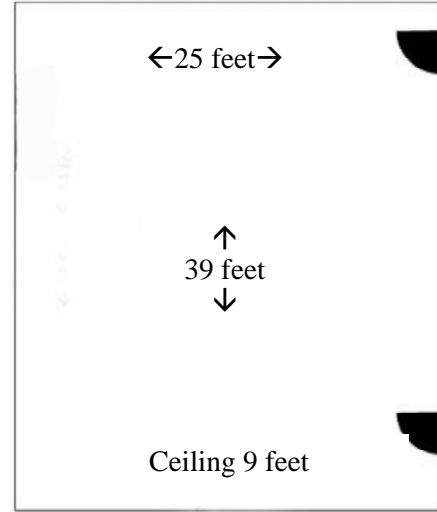

CE

Bleubay Meeting Room Capacity

918 square feet

U-shape	Classroom	Reception	Theater
25	36	70	90

Amenities

- 50" Plasma TV
- Granite buffet style countertop
- Complimentary Wireless Internet
- Pool/Spa views

CE Meeting Room Capacity

1,053 square feet

U-shape	Classroom	Reception	Theater
25	45	70	100

Amenities

- 50" Plasma TV
- Granite buffet style countertop
- Complimentary Wireless Internet

Brookeside Ballroom Capacity

2850 square feet

U-shape	Classroom	Reception	Theater
---	150	225	250