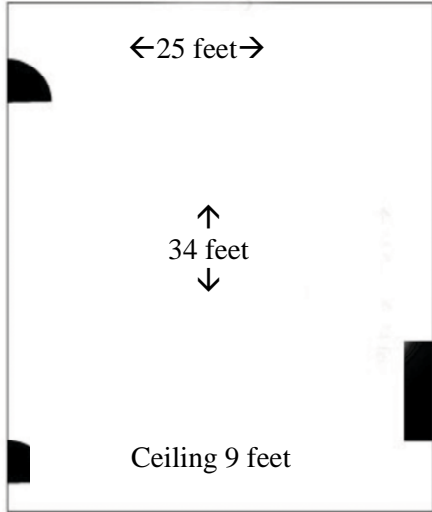

WESLEY INN & SUITES OF GIG HARBOR

Meeting Facilities

The Best Western PLUS Wesley Inn offers three warm residential feeling spaces for meetings, weddings and special events.

Bleubay