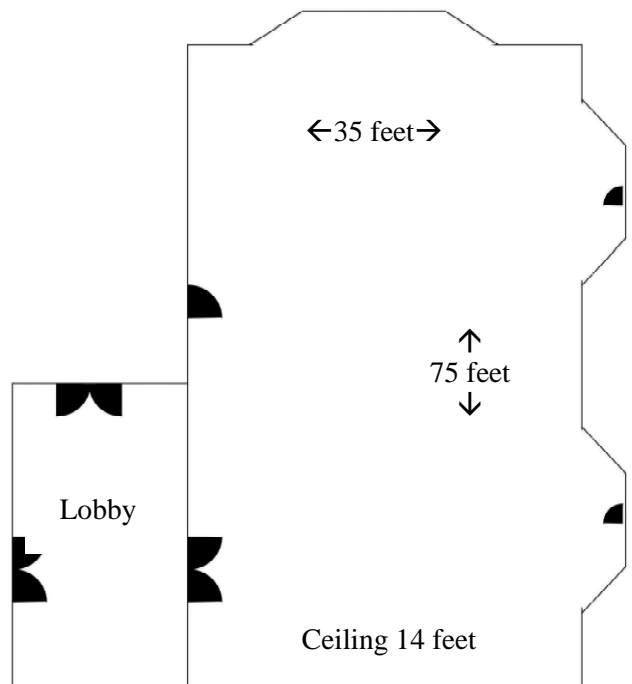

Amenities

- 12' Drop down screen, stage, podium & microphone
- Complimentary Wireless Internet

Please contact the Wesley Inn sales team for more information or to reserve a date.

(253) 858-9690 or by email: sales@wesleyinn.com

We look forward to working with you!